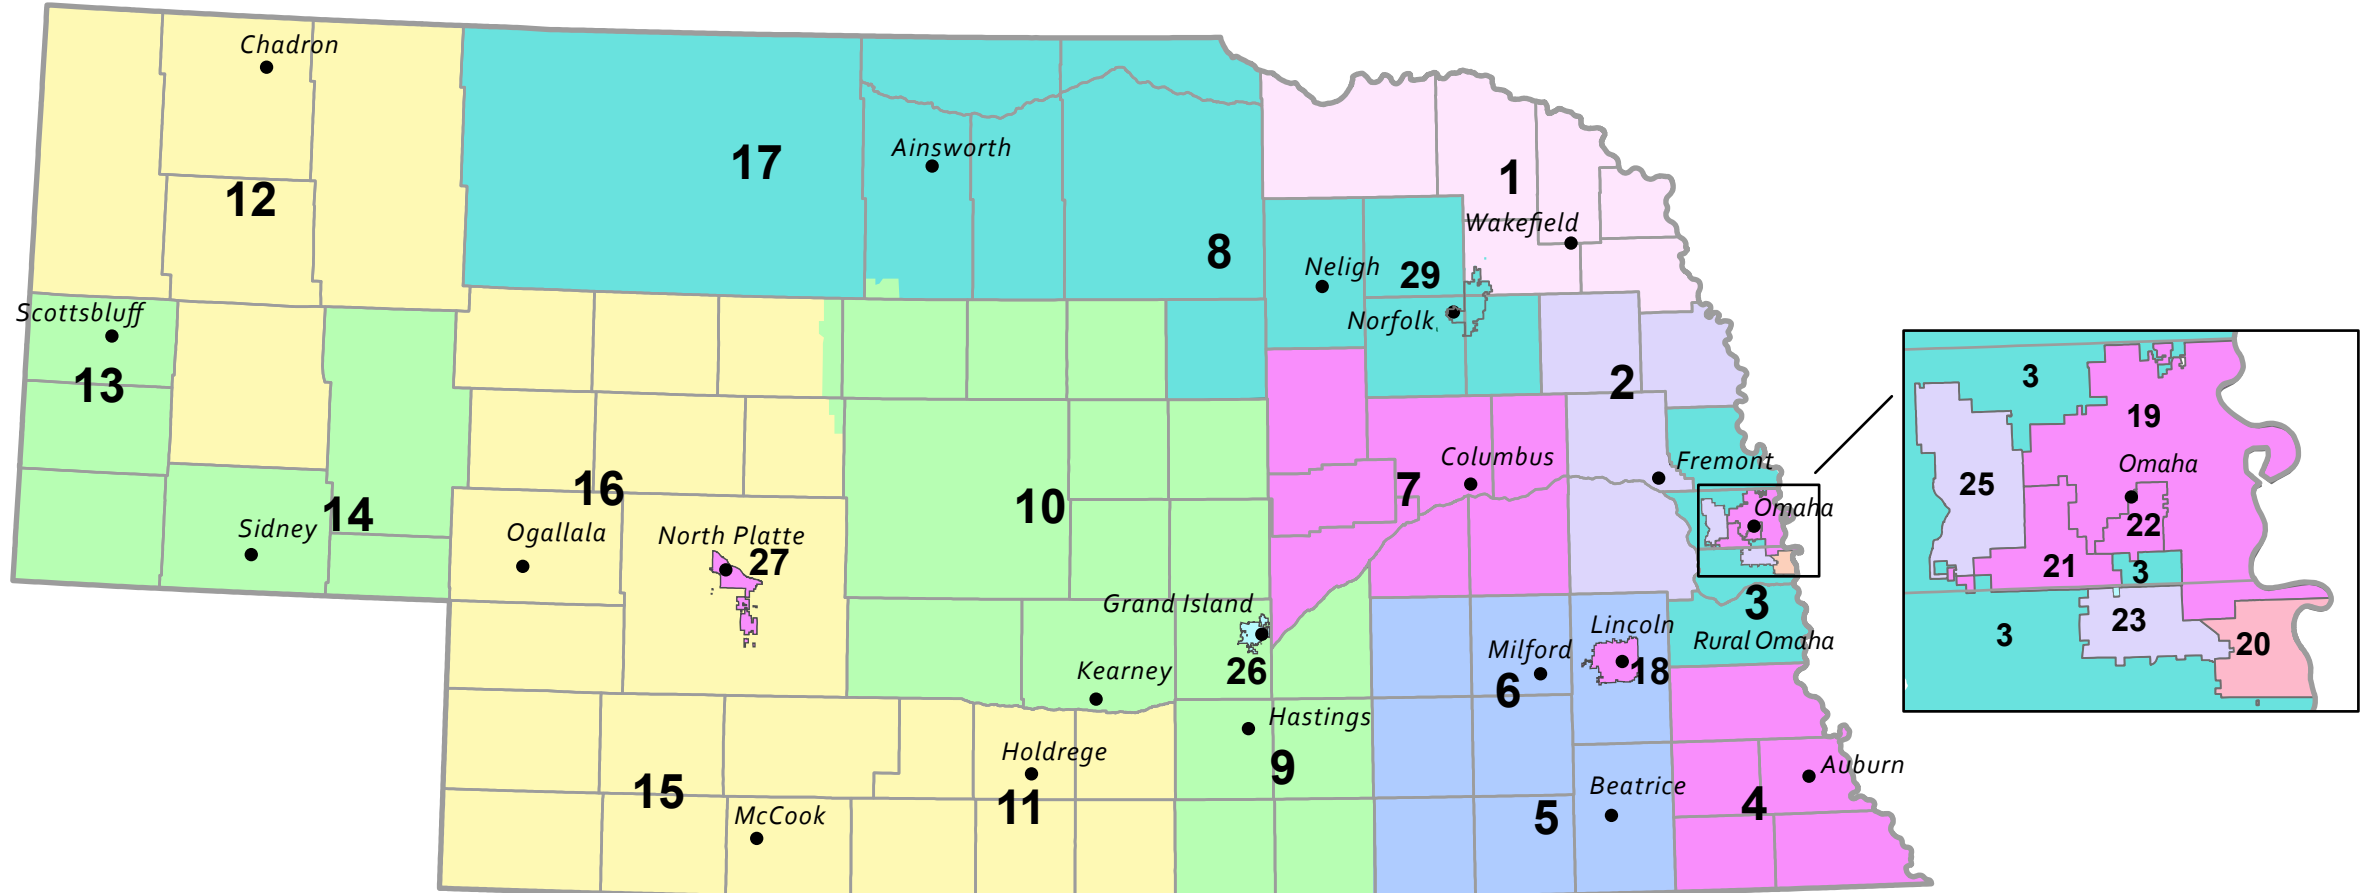

# Routines Based Early Intervention Technical Assistance

**Sami Bradley**  
sami.m.bradley@gmail.com

**Jeanne Fielder**  
jeanniefelder21@gmail.com

**Carissa Simonsen**  
carissa.coach.simonsen@gmail.com