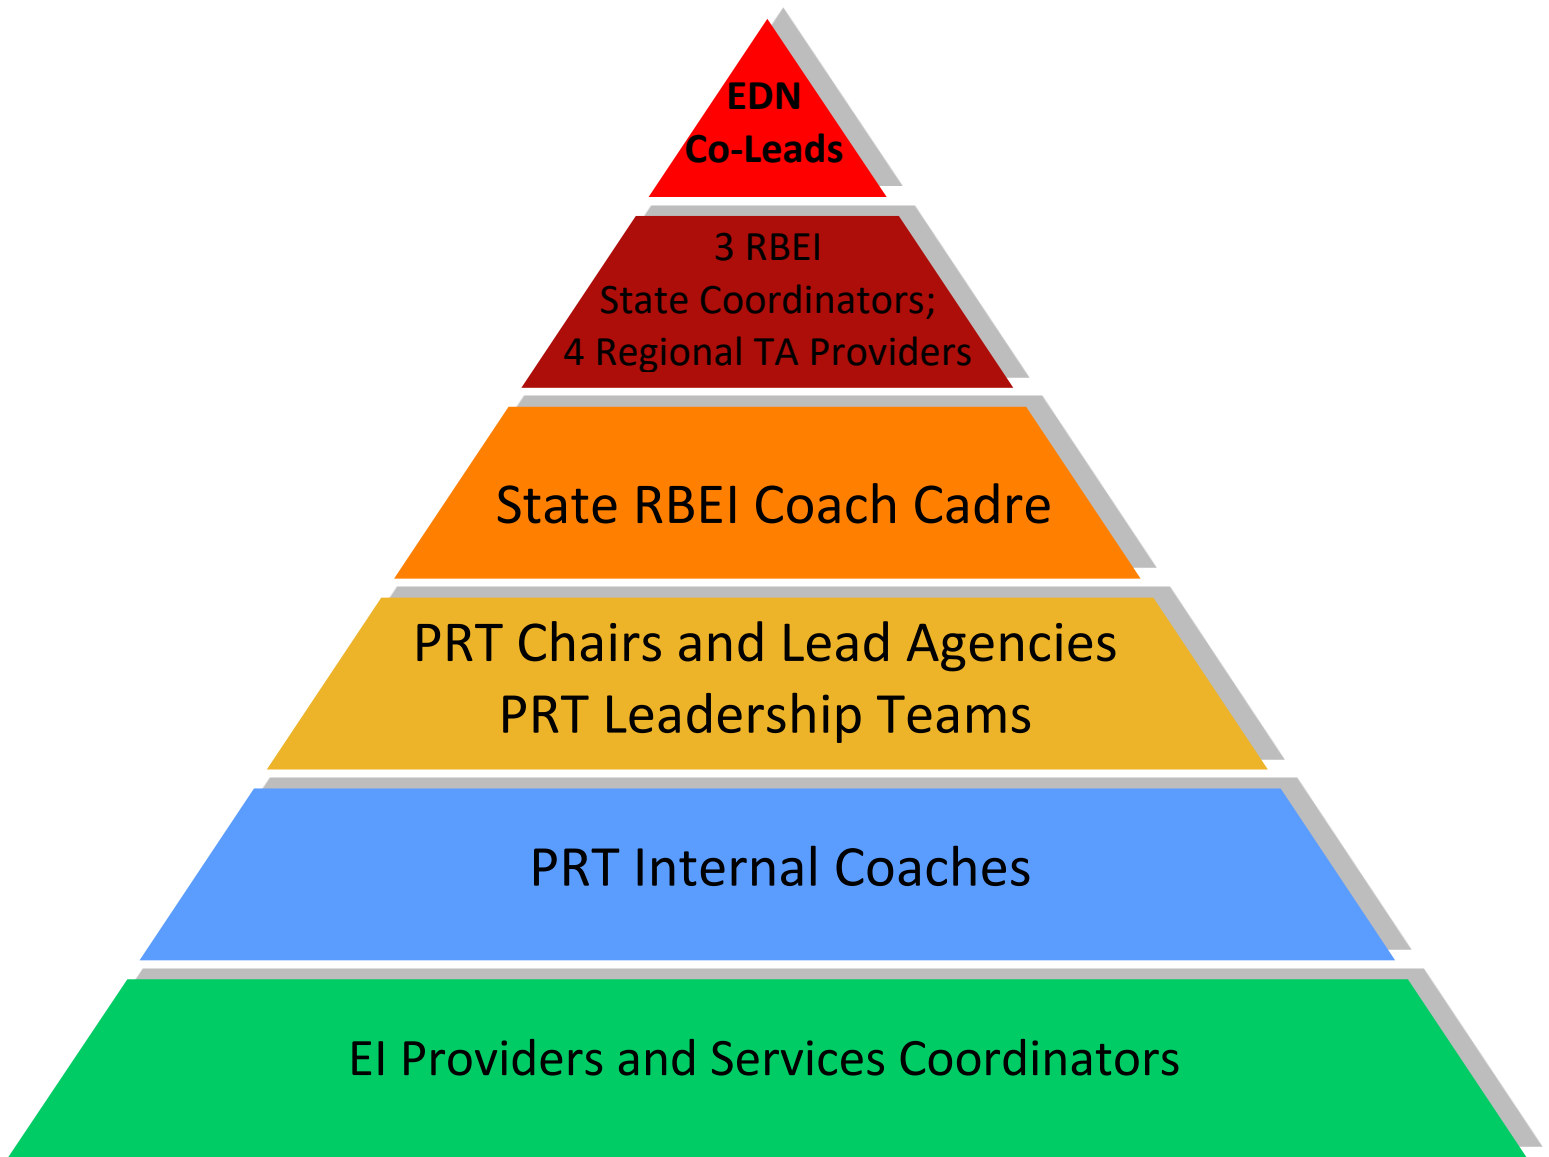

Nebraska's RBEI Infrastructure

EDN Co-Leads: Amy Bunnell (NDE), Julie Doctor (DHHS), Cole Johnson (PRT Grant Coordinator)
RBEI State Coordinators: Sue Bainter (OT), Cindy Hankey (ECSE/SLP), Janice Lee (ECSE/State Trainer)
Regional Technical Assistance Providers: Sue Borchert (PT), Sami Bradley (MHP), Christina Brenneman (ECSE), Jeanne Fielder (SLP), Tina Kilgore (OT)
State RBEI Coach Cadre: Sue Borchert (PT), Sami Bradley (MHP), Christina Brenneman (ECSE), Sheila Broderson (PSYCH), Jen Calahan (SC), Jeanne Fielder (SLP), Tina Kilgore (OT) and Andrea Nelson (ECSE)